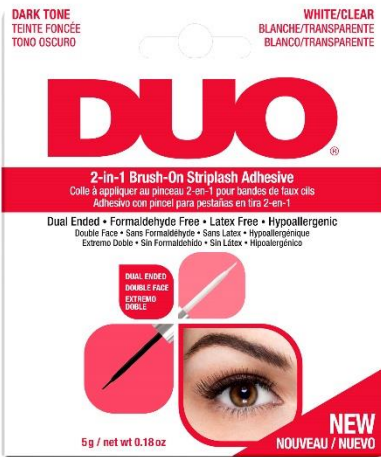

DUO

WORLD'S #1 EYELASH ADHESIVE

- Βάλε εύκολα βλεφαρίδες με την DUO Brush On Adhesive
- Η κόλλα περιέχει 2 πολύ λεπτά πινέλα για ακριβή και γρήγορη εφαρμογή.
  - Latex & formaldehyde free
  - Ιδανική για ευαίσθητα μάτια.
- Χρώμα: διάφανη και σκούρα στην ίδια συσκευασία
  - Μέγεθος: 5gr